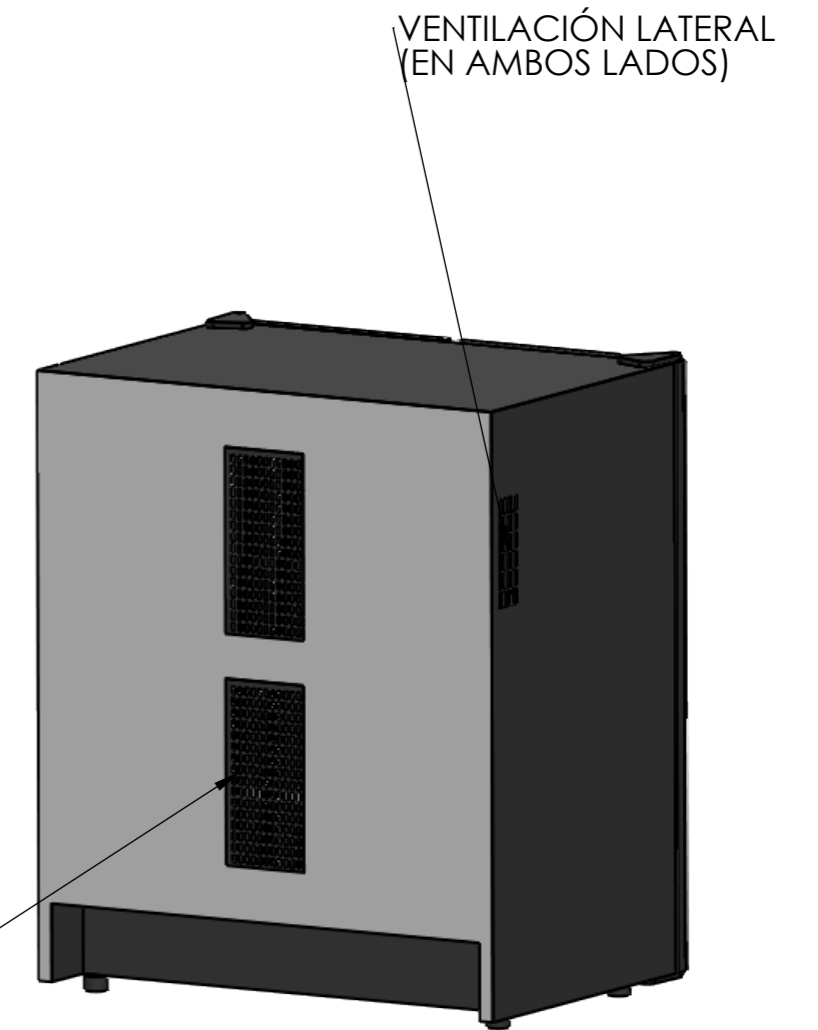

CV048

	Date	Name	 <small>THE INFORMATION CONTAINED IN THIS DRAWING IS THE SOLE PROPERTY OF CAVANOVA. ANY REPRODUCTION IN PART OR AS A WHOLE WITHOUT THE WRITTEN PERMISSION OF CAVANOVA IS PROHIBITED.</small>	
Design:	30/11/2018	Diego		
Checked:		Diego		
Modified:		Diego		
Notes:	Scale: 1:10	Part name: CV048	Top assembly: CV048	Client:
		Description: Vinoteca para 48 botellas 2 puertas		Material: Acero pintado
				Reference: CV048
				Count:
				Pages: 1 OF 4

Sign:

SECCIÓN B-B
ESCALA 1 : 10

MEDIDAS RECOMENDADAS	
ALTURA	15-20mm margen
ANCHURA	50mm por cada lado
PROFUNDIDAD	100mm margen

Medidas de hueco recomendado

VENTILACIÓN TRASERA

Date	Name	 <small>THE INFORMATION CONTAINED IN THIS DRAWING IS THE SOLE PROPERTY OF CAVANOVA WINE S.L. IN MÁLAGA, SPAIN. ANY REPRODUCTION IN PART OR AS A WHOLE WITHOUT THE WRITTEN PERMISSION OF CAVANOVA WINE S.L. IS PROHIBITED.</small>		
Design: 09/10/2018	Diego			
Checked:	Diego	Part name: CV048-ENTORNO	Top assembly: CV120T	Client: Cavanova
Modified:	Diego			Material: Varios
Scale: 1:20		Description: Empotramiento del equipo (built-in)	Reference: CV048-ENTORNO	Count:
Unit: mm				Pages: 4 OF 4