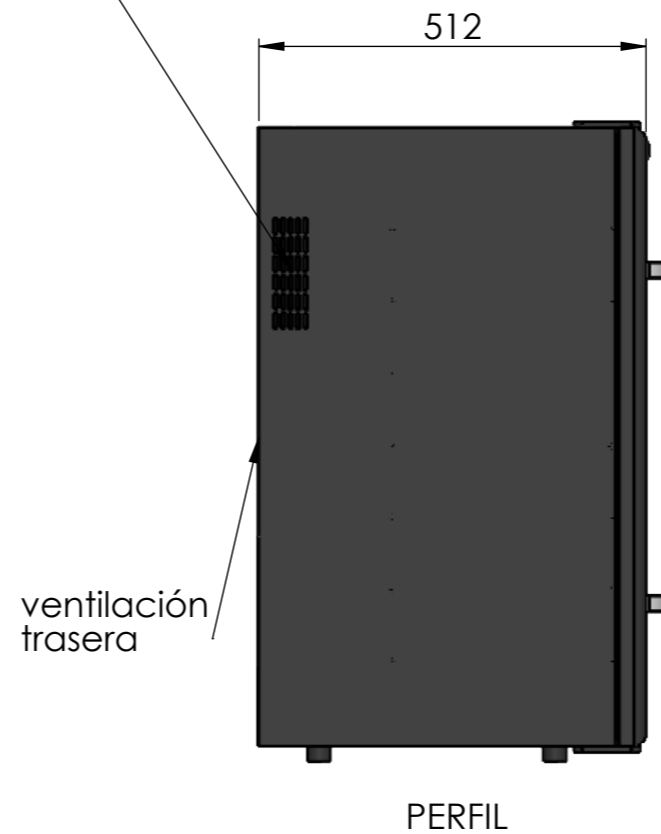

DATOS TÉCNICOS	
Volumen	140L
Botellas	48
Rango de temperaturas	8-18°C/10-18°C
Frecuencia	50-60hz
Consumo	1.4(15°C)
Voltaje	220/240-110/115V
Ruido	38Db
Refrigerante	R600a
Humedad interior	>70% RH
Sistemas de frío	Termoelectrica
Peso	39kg

	Date	Name	 THE INFORMATION CONTAINED IN THIS DRAWING IS THE SOLE PROPERTY OF CAVANOVA WINE S.L. IN MÁLAGA, SPAIN. ANY REPRODUCTION IN PART OR AS A WHOLE WITHOUT THE WRITTEN PERMISSION OF CAVANOVA WINE S.L. IS PROHIBITED.	
Design:	30/11/2018	Diego		
Checked:		Diego		
Modified:		Diego		
Scale: 1:10	Part name: CV048		Top assembly: CV048	Client:
Unit: mm				Material: Acero pintado
	Description: Vinoteca para 48 botellas 2 puertas			Reference: CV048
				Count:
				Pages: 2 OF 4

Sign: