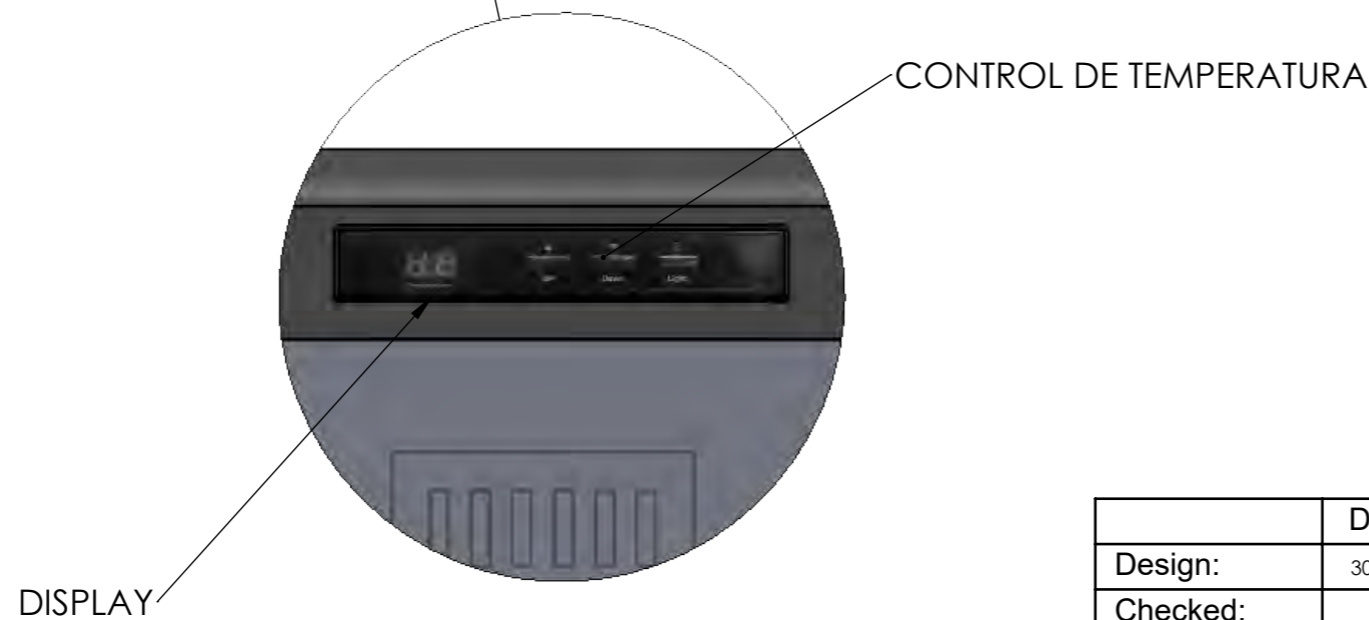

CV048

	Date	Name	 <small>THE INFORMATION CONTAINED IN THIS DRAWING IS THE SOLE PROPERTY OF CAVANOVA. ANY REPRODUCTION IN PART OR AS A WHOLE WITHOUT THE WRITTEN PERMISSION OF CAVANOVA IS PROHIBITED.</small>	
Design:	30/11/2018	Diego		
Checked:		Diego		
Modified:		Diego		
Notes:	Scale: 1:10	Part name: CV048	Top assembly: CV048	Client:
		Description: Vinoteca para 48 botellas 2 puertas		Material: Acero pintado
				Reference: CV048
				Count:
				Pages: 1 OF 4

Ventilación en los dos lados

DATOS TÉCNICOS	
Volumen	140L
Botellas	48
Rango de temperaturas	8-18°C/10-18°C
Frecuencia	50-60hz
Consumo	1.4(15°C)
Voltaje	220/240-110/115V
Ruido	38Db
Refrigerante	R600a
Humedad interior	>70% RH
Sistemas de frío	Termoelectrica
Peso	39kg