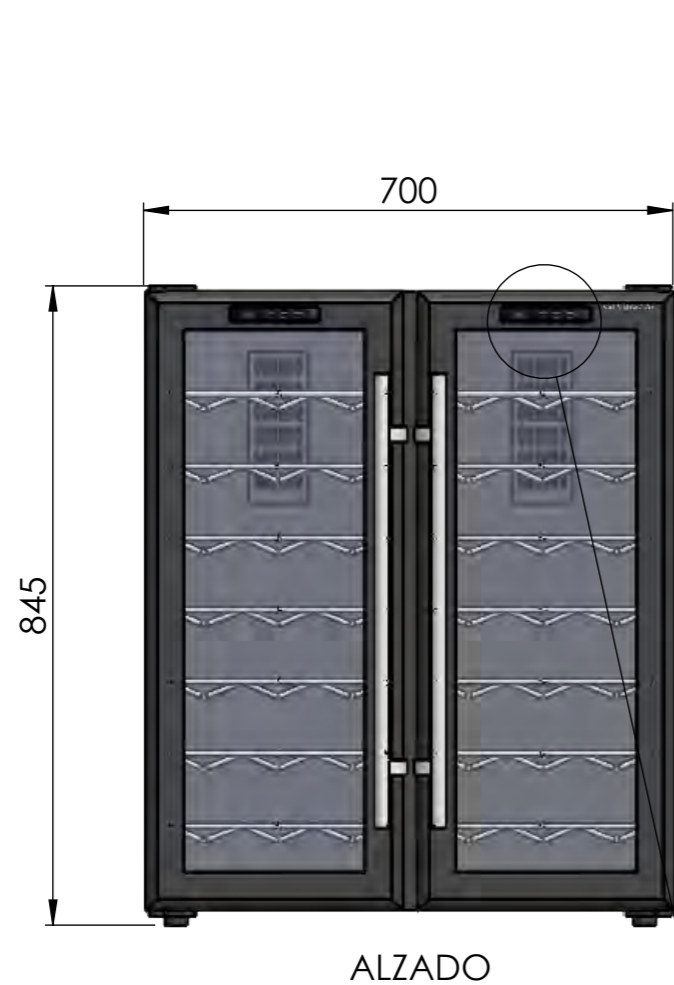

CV048

	Date	Name	 <small>THE INFORMATION CONTAINED IN THIS DRAWING IS THE SOLE PROPERTY OF CAVANOVA. ANY REPRODUCTION IN PART OR AS A WHOLE WITHOUT THE WRITTEN PERMISSION OF CAVANOVA IS PROHIBITED.</small>	
Design:	30/11/2018	Diego		
Checked:		Diego		
Modified:		Diego		
Notes:	Scale: 1:10	Part name: CV048	Top assembly: CV048	Client:
		Description: Vinoteca para 48 botellas 2 puertas		Material: Acero pintado
				Reference: CV048
				Count:
				Pages: 1 OF 4

Ventilación en los dos lados

DATOS TÉCNICOS	
Volumen	140L
Botellas	48
Rango de temperaturas	8-18°C/10-18°C
Frecuencia	50-60hz
Consumo	1.4(15°C)
Voltaje	220/240-110/115V
Ruido	38Db
Refrigerante	R600a
Humedad interior	>70% RH
Sistemas de frío	Termoelectrica
Peso	39kg

	Date	Name	 <small>THE INFORMATION CONTAINED IN THIS DRAWING IS THE SOLE PROPERTY OF CAVANOVA WINE S.L. IN MÁLAGA, SPAIN. ANY REPRODUCTION IN PART OR AS A WHOLE WITHOUT THE WRITTEN PERMISSION OF CAVANOVA WINE S.L. IS PROHIBITED.</small>	
Design:	30/11/2018	Diego		
Checked:		Diego		
Modified:		Diego		
Scale: 1:10	Part name: CV048		Top assembly: CV048	Client:
Unit: mm				Material: Acero pintado
	Description: Vinoteca para 48 botellas 2 puertas			Reference: CV048
				Count:
				Pages: 2 OF 4