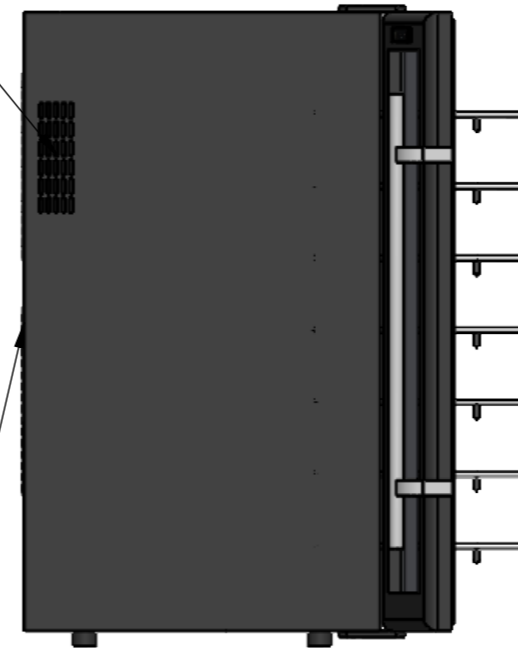

7 baldas extraíbles de acero inoxidable

Ventilación en los dos lados

ventilación trasera

PERFIL

Aperturas de puertas hasta 170°

PLANTA

DATOS TÉCNICOS

Volumen	140L
Botellas	48
Rango de temperaturas	8-18°C/10-18°C
Frecuencia	50-60hz
Consumo	1.4(15°C)
Voltaje	220/240-110/115V
Ruido	38Db
Refrigerante	R600a
Humedad interior	>70% RH
Sistemas de frío	Termoelectrica
Peso	39kg

	Date	Name	THE INFORMATION CONTAINED IN THIS DRAWING IS THE SOLE PROPERTY OF CAVANOVA WINE S.L. IN MÁLAGA, SPAIN. ANY REPRODUCTION IN PART OR AS A WHOLE WITHOUT THE WRITTEN PERMISSION OF CAVANOVA WINE S.L. IS PROHIBITED.	
Design:	03/12/2018			
Checked:				
Modified:				
Scale: 1:10	Part name: CV048	Top assembly: CV048	Client:	
Unit:			Material:	
	Description:		Reference: CV048	
	Vinoteca para 48 botellas		Count:	
			Pages: 3 OF 4	

Sign: