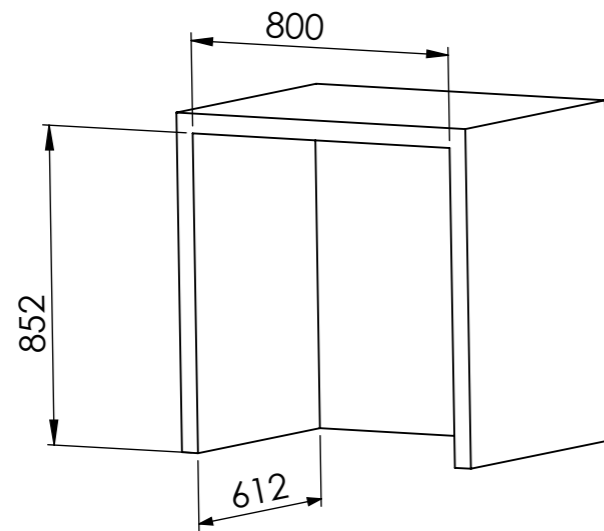

	Date	Name	 <small>THE INFORMATION CONTAINED IN THIS DRAWING IS THE SOLE PROPERTY OF CAVANOVA WINE S.L. IN MÁLAGA, SPAIN. ANY REPRODUCTION IN PART OR AS A WHOLE WITHOUT THE WRITTEN PERMISSION OF CAVANOVA WINE S.L. IS PROHIBITED.</small>	
Design:	30/11/2018	Diego		
Checked:		Diego		
Modified:		Diego		
Scale: 1:10	Part name: CV048		Top assembly: CV048	Client:
Unit: mm				Material: Acero pintado
	Description: Vinoteca para 48 botellas 2 puertas			Reference: CV048
				Count:
				Pages: 2 OF 4

	Date	Name	 <p>THE INFORMATION CONTAINED IN THIS DRAWING IS THE SOLE PROPERTY OF CAVANOVA WINE S.L. IN MÁLAGA, SPAIN. ANY REPRODUCTION IN PART OR AS A WHOLE WITHOUT THE WRITTEN PERMISSION OF CAVANOVA WINE S.L. IS PROHIBITED.</p>	
Design:	03/12/2018			
Checked:				
Modified:				
Scale: 1:10	Part name: CV048	Top assembly: CV048	Client:	
Unit:			Material:	
	Description:		Reference: CV048	
	Vinoteca para 48 botellas		Count:	
			Pages: 3 OF 4	

Sign:

SECCIÓN B-B
ESCALA 1 : 10

MEDIDAS RECOMENDADAS	
ALTURA	15-20mm margen
ANCHURA	50mm por cada lado
PROFUNDIDAD	100mm margen

Medidas de hueco recomendado

VENTILACIÓN TRASERA

Date	Name	 <small>THE INFORMATION CONTAINED IN THIS DRAWING IS THE SOLE PROPERTY OF CAVANOVA WINE S.L. IN MÁLAGA, SPAIN. ANY REPRODUCTION IN PART OR AS A WHOLE WITHOUT THE WRITTEN PERMISSION OF CAVANOVA WINE S.L. IS PROHIBITED.</small>		
Design: 09/10/2018	Diego			
Checked:	Diego	Part name: CV048-ENTORNO	Top assembly: CV120T	Client: Cavanova
Modified:	Diego			Material: Varios
Scale: 1:20		Description: Empotramiento del equipo (built-in)	Reference: CV048-ENTORNO	Count:
Unit: mm				Pages: 4 OF 4