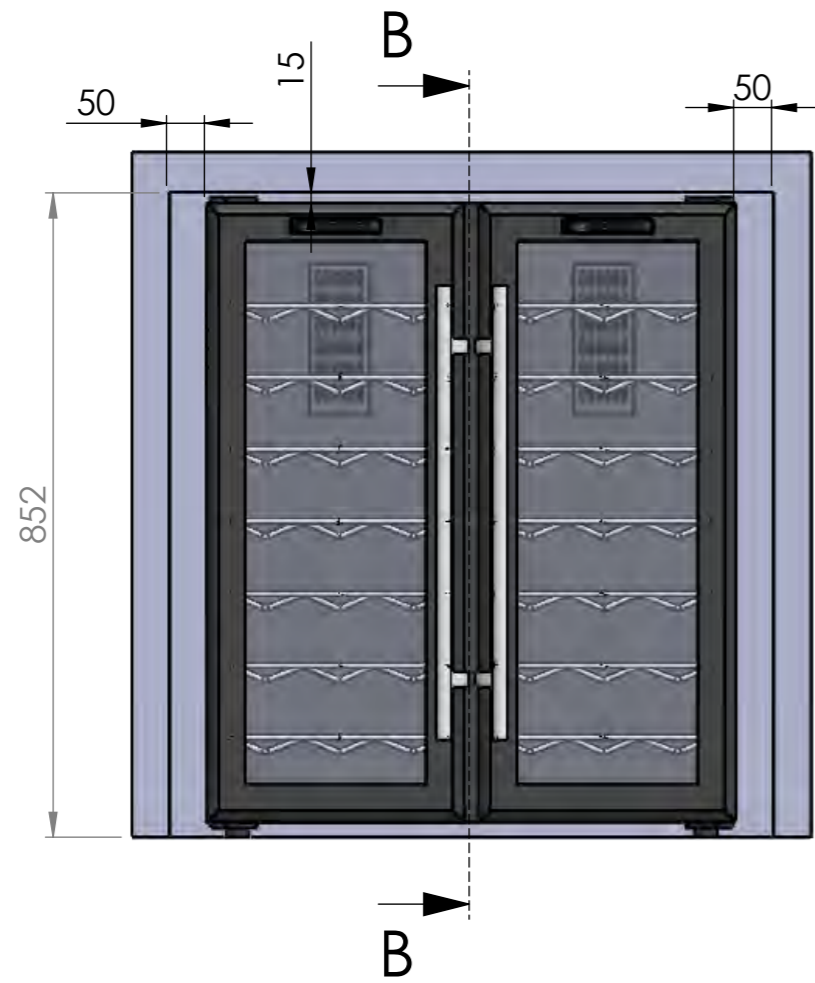

SECCIÓN B-B
ESCALA 1 : 10

MEDIDAS RECOMENDADAS	
ALTURA	15-20mm margen
ANCHURA	50mm por cada lado
PROFUNDIDAD	100mm margen